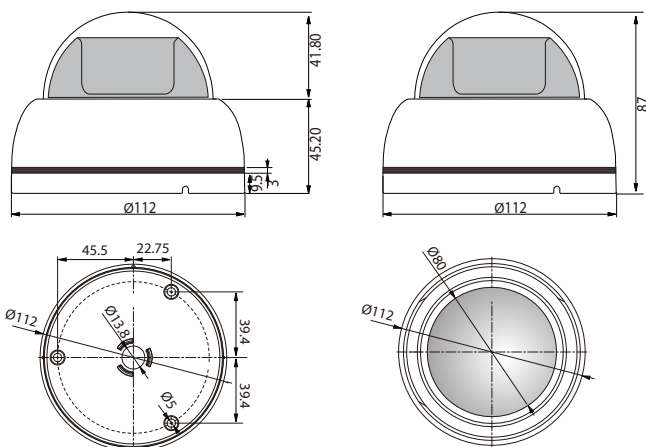

2.2Mega Pixel HD-SDI Camera

APDIR-HDT80FI (DC 12V)

Mega Pixel EX-SDI (LONG REACH) True Day & Night IR Dome Camera

DIMENSIONS

unit : mm

DarkHunter

FEATURES

- 1/2.8" 2.2 Mega SONY STARVIS CMOS Sensor
- 1,200TV Lines (Resolution)
- 3.6mm Mega Lens
- True Day & Night
- WDR (Wide Dynamic Range)
- DNR (Digital Noise Reduction : 2D + 3D)
- Privacy Mask Function
- Intelligent Motion Detection
- Defog : Defogging foggy video image
- Output:
 - Digital Output: EX-SDI, HD-SDI
- Built-in IR LED 24pcs
(Night View Distance: Indoor 20m)
- 3-Axis Gimbal & Plastic Dome Housing

SPECIFICATIONS

APDIR-HDT80FI	
Image Sensor	1/2.8" 2.2Mega pixel SONY STARVIS CMOS
Resolution	Digital : 1920 X 1080p, 1280 x 720p
Total Pixels	1945(H) X 1109(V) = 2,16Mega(pixel)
Effective Pixels	1945(H) X 1097(V) = 2,13Mega(pixel)
Shutter Speed	Auto / Manual (1/30(1/25) ~ 1/60000) / FLICKER
Min. illumination	Color : 1.0 lux , BW : 0.5lux Color DSS : 0.002 lux , BW DSS : 0.001 lux
S/N Ratio	More Than 50dB (AGC off)
Fix Lens	Normal / Deblur
SENSE UP	x2 / x4 / x8 / x16 / x32
DAY & NIGHT	Auto / Color / B&W / Ext
SMART IR	Off / On
WHITE BALANCE	Auto / Auto Ext / Preset / Manual
MIRROR	Off / H / V / H&V
E.ZOOM	x1 ~ x8
DNR	Off / Low / Middle / High
PRIVACY	Off / On (16 points)
MOTION	Off / On (16 points)
SHADING	0 ~ 100%
DEFOG	Off / On
WDR / BLC / HLC	Off / WDR(Low / Middle / High) / BLC/HLC
COMMUNICATION	ID(1 ~ 255) BAUDRATE (2400/ 4800/ 9600/ 19200/ 38400/ 57600/ 115200)
SYSTEM	NTSC / PAL
HD FORMAT	1080P / 720p
IR LED	24 pcs
Night View DistanceLens	Indoor 20m
LENS	3.6mm Mega Lens
Cable	Over 400m (EX-SDI On), 200m(EX-SDI Off) with 5C-HFBT
Power Source	DC12V±10%
Power Consumption	DC12V 400mA
Operating Temperature	-10℃ ~50℃ (Humidity : 0%RH ~ 90%RH)
Storage Temperature	-20℃ ~60℃ (Humidity : 0%RH ~ 90%RH)
Dimension(mm)	112(Ø) x 87(H)
Weight	Approx. 0.32kg