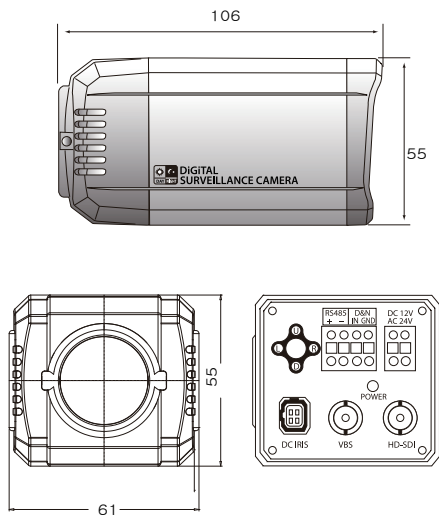

# Mega Pixel EX(HD)-SDI BOX Camera

**ACH-HDT6000ID (DC12V/AC24V)**

**Mega Pixel EX-SDI (LONG REACH)  
True Day & Night Box Camera**

## DIMENSIONS

unit : mm

## FEATURES

- 1/2.8" 2.2 Mega SONY **STARVIS** CMOS Sensor
- 1,200TV Lines (Resolution)
- 2.8~12mm TDN Mega DC Lens(2Motorized)
- True Day & Night
- **WDR** (Wide Dynamic Range)
- DNR (Digital Noise Reduction : 2D + 3D)
- Privacy Mask Function
- Intelligent Motion Detection
- Defog : Defogging foggy video image
- Output:
  - EX-SDI,HD-SDI
  - Analog Output : NT, PAL Composite
- Built-in OSD Controller
- Built-in Service Video

## SPECIFICATIONS

ACH-HDT6000ID	
Image Sensor	1/2.8" 2.2Mega pixel SONY <b>STARVIS</b> CMOS
Resolution	Digital : 1920 X 1080p, 1280 x 720p Analog : 700TVL
Total Pixels	1945(H) X 1109(V) = 2,16Mega(pixel)
Effective Pixels	1945(H) X 1097(V) = 2,13Mega(pixel)
Shutter Speed	Auto / Manual ( 1/30(1/25) ~ 1/60000 ) / FLICKER
Min. illumination	Color : 1.0 lux , BW : 0.5lux Color DSS : 0.002 lux , BW DSS : 0.001 lux
S/N Ratio	More Than 50dB (AGC off)
Fix Lens	Normal / Deblur
DC IRIS	Indoor / Outdoor / Deblur
SENSE UP	x2 / x4 / x8 / x16 / x32
DAY & NIGHT	Auto / Color / B&W / Ext
SMART IR	Off / On
WHITE BALANCE	Auto / Auto Ext / Preset / Manual
MIRROR	Off / H / V / H&V
E.ZOOM	x1 ~ x8
DNR	Off / Low / Middle / High
PRIVACY	Off / On (16 points)
MOTION	Off / On (16 points)
SHADING	0 ~ 100%
DEFOG	Off / On
WDR / BLC / HLC	Off / WDR(Low / Middle / High) / BLC/HLC
COMMUNICATION	ID(1 ~ 255) BAUDRATE (2400/ 4800/ 9600/ 19200/ 38400/ 57600/ 115200)
SYSTEM	NTSC / PAL
HD FORMAT	1080P / 720p
Lens	C / CS Mount
Cable	Over 400m (EX-SDI On), 200m(EX-SDI Off) with 5C-HFBT
Power Source	DC12V±10%, AC24V±10%
Power Consumption	DC12V 240mA / AC 24V 100mA
Operating Temperature	-10℃ ~50℃ (Humidity : 0%RH ~ 90%RH)
Storage Temperature	-20℃ ~60℃ (Humidity : 0%RH ~ 90%RH)
Dimension(mm)	61(W) x 55(H) x 106(L)
Weight	Approx. 0.4kg